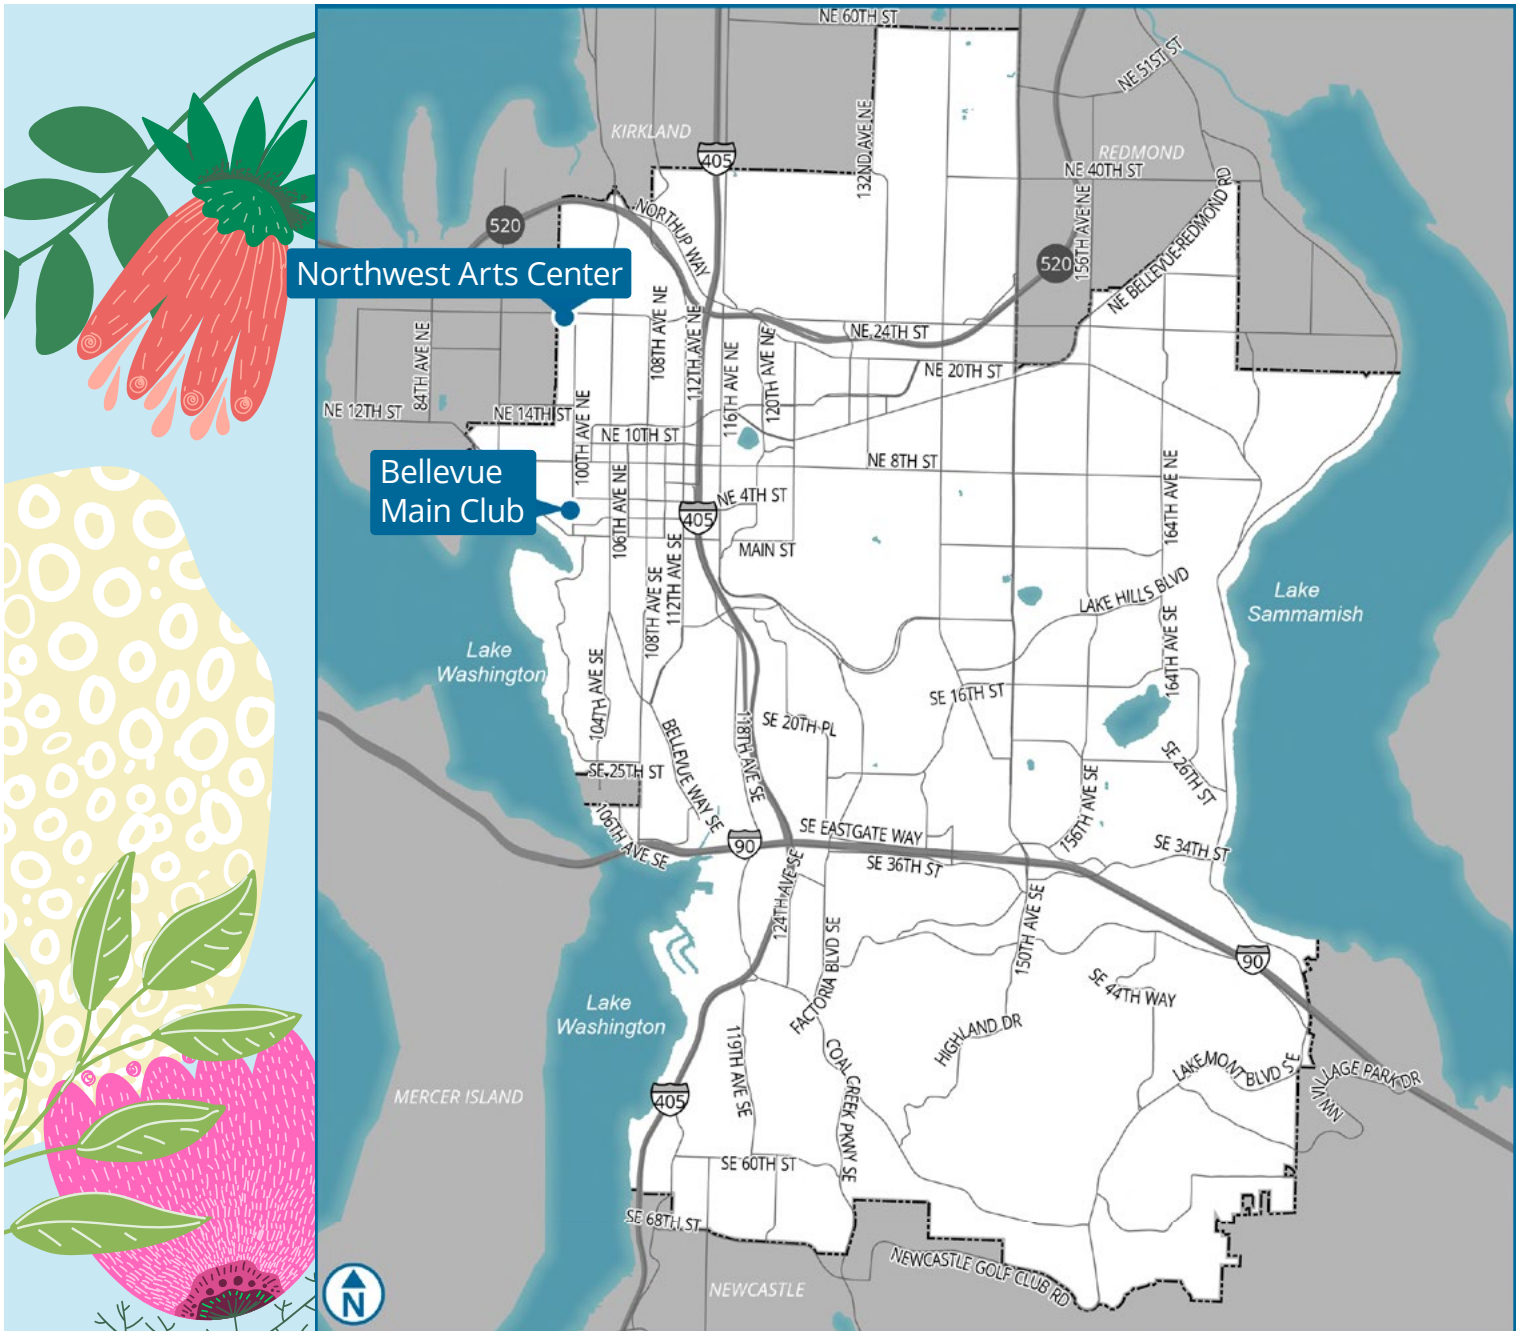

REGISTER NOW!

register@bellevuewa.gov | nwac@bellevuewa.gov

FOR MORE INFORMATION:

Northwest Arts Center | 9825 NE 24th St | Bellevue, WA 98004

BellevueWA.gov/nwac | 425-452-4106

Downtown Main Club | 209 100th Ave NE | Bellevue, WA 98004

BellevueWA.gov/mainclub | 425-452-4106

Bellevue Parks & Community Services

The Bellevue School District does not sponsor nor endorse this event and/or information, nor does the district assume responsibility for it. In consideration of the privilege to distribute materials, the Bellevue School District will be held harmless from any cause of action filed in any court or administrative tribunal arising out of the distribution of these materials, including costs, attorney's fees and judgments or awards.

For alternate formats, interpreters, or reasonable modification requests please phone at least 48 hours in advance 425-452-7106 (voice) or email dpettersson@bellevuewa.gov. For complaints regarding modifications, contact the City of Bellevue ADA, Title VI, and Equal Opportunity Officer at ADATitleVI@bellevuewa.gov.