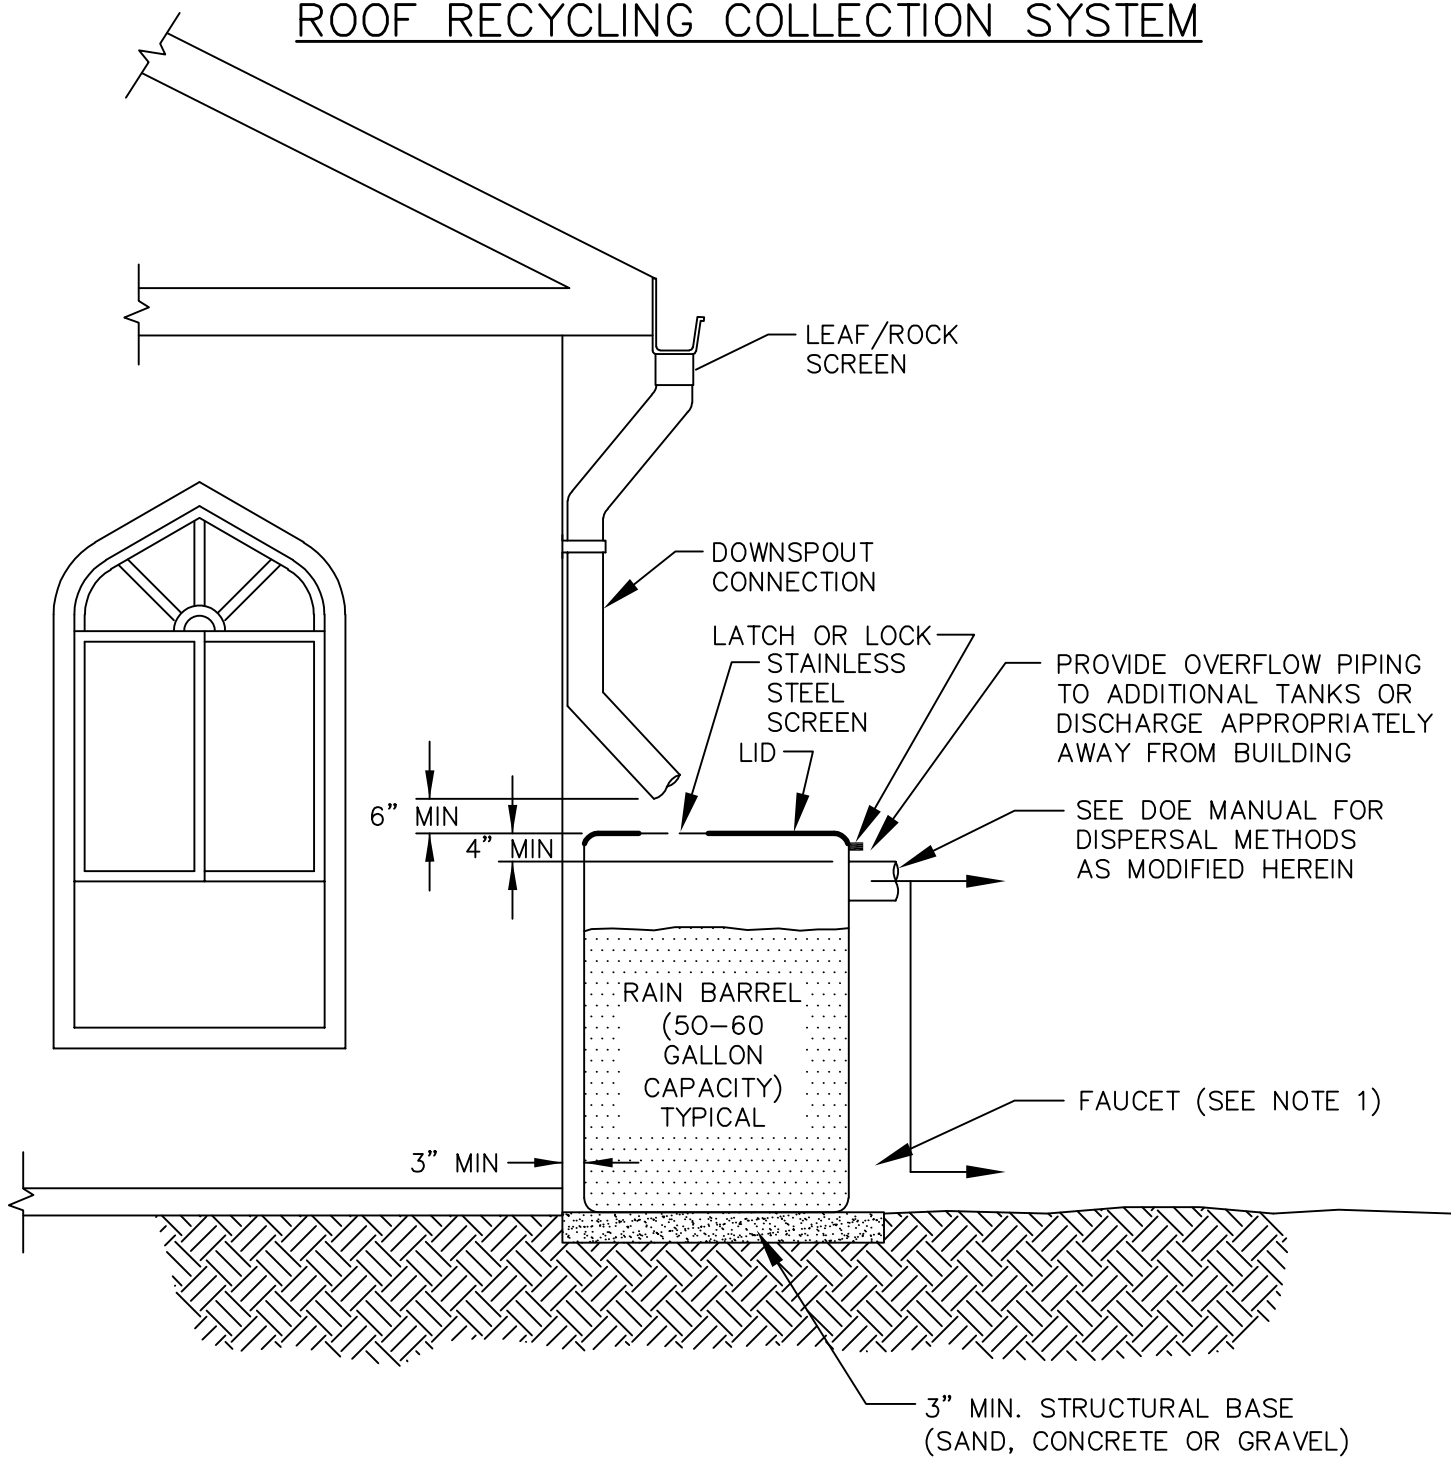

# ROOF RECYCLING COLLECTION SYSTEM

**NOTES:**

1. HOSE BIB FOR ATTACHING GARDEN HOSE FOR HAND WATERING.
2. SEE NDP CHAPTER D6-05 FOR ALL MATERIALS.

City of  
Bellevue

STORM AND SURFACE  
WATER UTILITY

TITLE

RAIN RECYCLING SYSTEM –  
RAIN BARREL