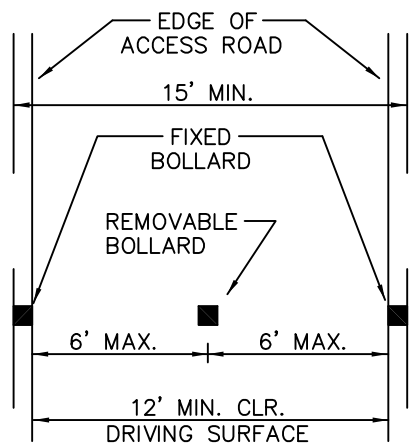

GATE PLACEMENT

BOLLARD PLACEMENT

City of Bellevue

STORM AND SURFACE WATER UTILITY

TITLE

GATE/BOLLARD PLACEMENT