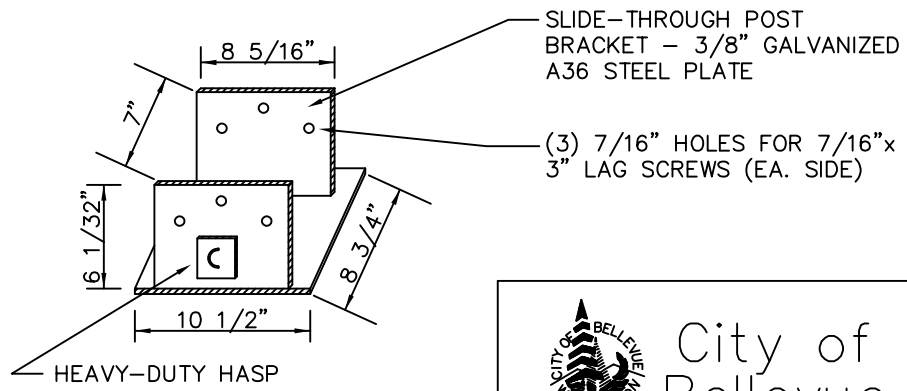

GATE PLACEMENT

BOLLARD PLACEMENT

City of Bellevue

STORM AND SURFACE WATER UTILITY

TITLE

GATE/BOLLARD PLACEMENT