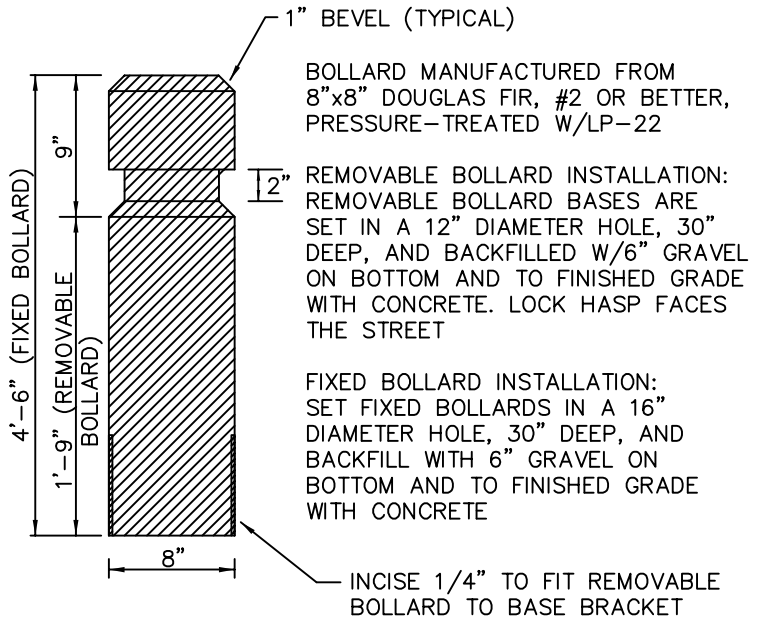

GATE PLACEMENT

BOLLARD PLACEMENT

City of Bellevue

STORM AND SURFACE WATER UTILITY

TITLE

GATE/BOLLARD PLACEMENT