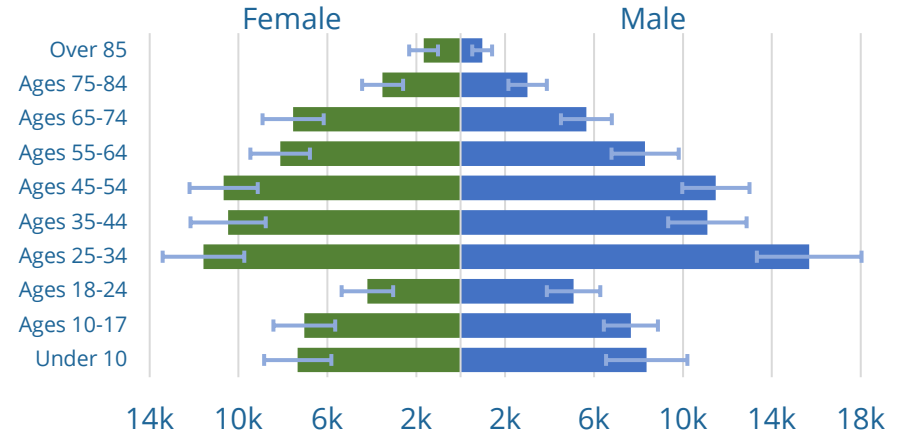

Population by Age Group & Sex

Source: U.S. Census Bureau. 2021 American Community Survey (1-Year Estimates). Table B01001.