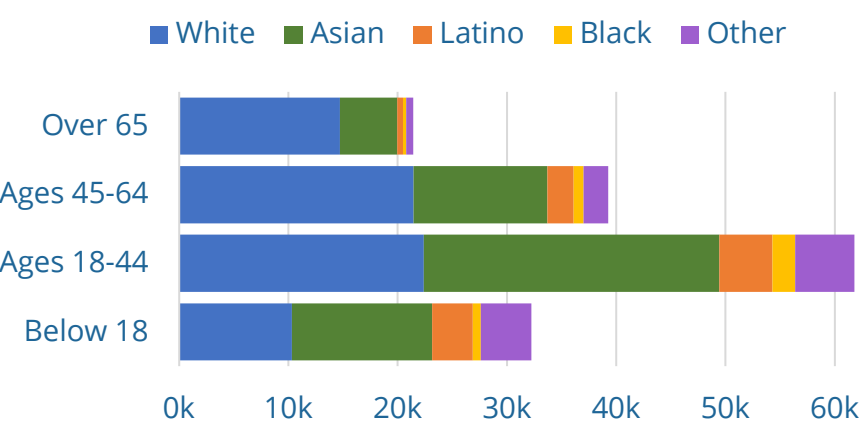

Source: U.S. Census Bureau. 2021 American Community Survey (1-Year Estimates). Tables B19013, DP02, DP05. Washington State Office of Financial Management. 2022. April 1 Population Estimates.

Race by Age Group

Source: U.S. Census Bureau. 2021 American Community Survey (1-Year Estimates). Tables B01001 B-I.