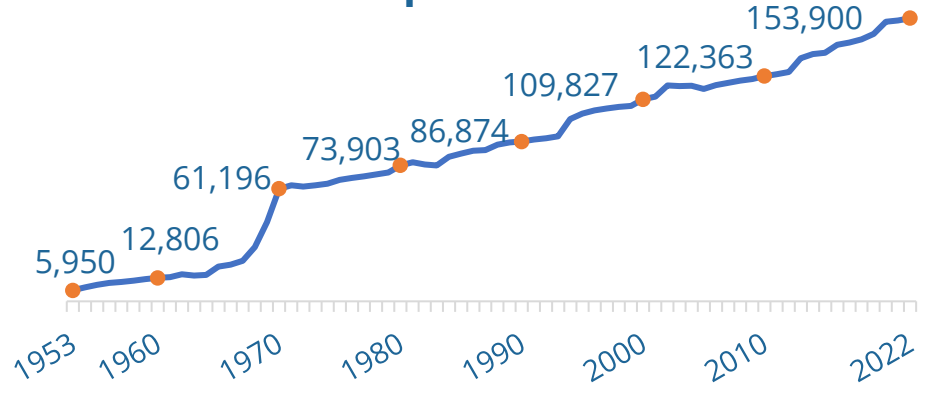

## 60%

+/- 3%

People of Color

## 42%

+/- 3%

Foreign Born

## \$144,274

2021 Median Household Income

### Bellevue Population 1953-2022

Source: Washington State Office of Financial Management. 2022. April 1 Post Censal Estimates. Population 1960-Present. City of Bellevue. Population Estimates and Acreage For the City of Bellevue 1953-2015.