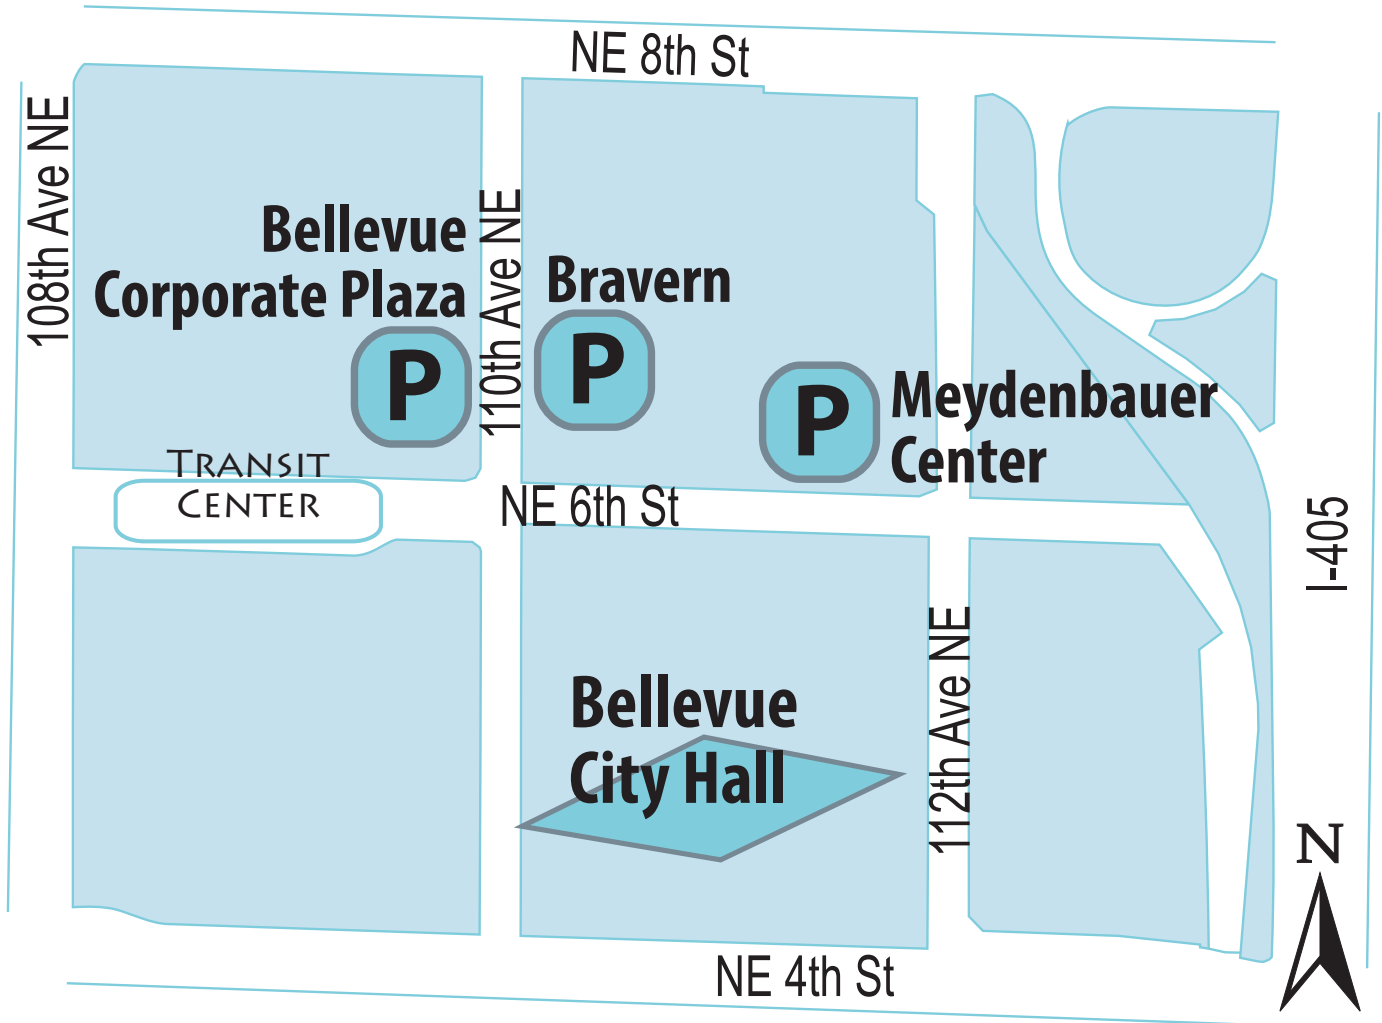

Bellevue City Hall – Nearby Parking Options

Bellevue Corporate Plaza

600 108th Ave NE (Access to parking is off of 110th Ave)

\$5 up to 30 minutes	\$15 for 3 – 4 hours
\$8 for 30 – 60 minutes	\$17 for 4 – 6 hours
\$11 for 1 – 2 hours	\$19 for 6 – 8 hours
\$13 for 2 – 3 hours	\$22 for 8 – 10 hours
\$12–Early Bird Rate (enter before 9am)	

Meydenbauer Convention Center

11100 NE 6th St

(The garage does not accommodate vehicles over 6’9” tall)

\$0 up to 30 minutes	\$14 for 5 – 8 hours
\$5 for 30 – 60 minutes	\$16 for 8 – 10 hours
\$8 for 1 – 2 hours	\$18 for 10 – 14 hours
\$9 for 2 – 3 hours	\$20 for 14 – 24 hours
\$12 for 3 – 4 hours	

Bravern

1111 NE 8th St

(Access to parking is off of 110th Ave NE)

\$3 up to 30 minutes
\$7 for 30 – 60 min
\$11 for 1 – 2 hours
\$14 for 2 – 3 hours
\$17 for 3 – 4 hours
\$20 for 4 – 6 hours
\$24 for 6 – 24 hours