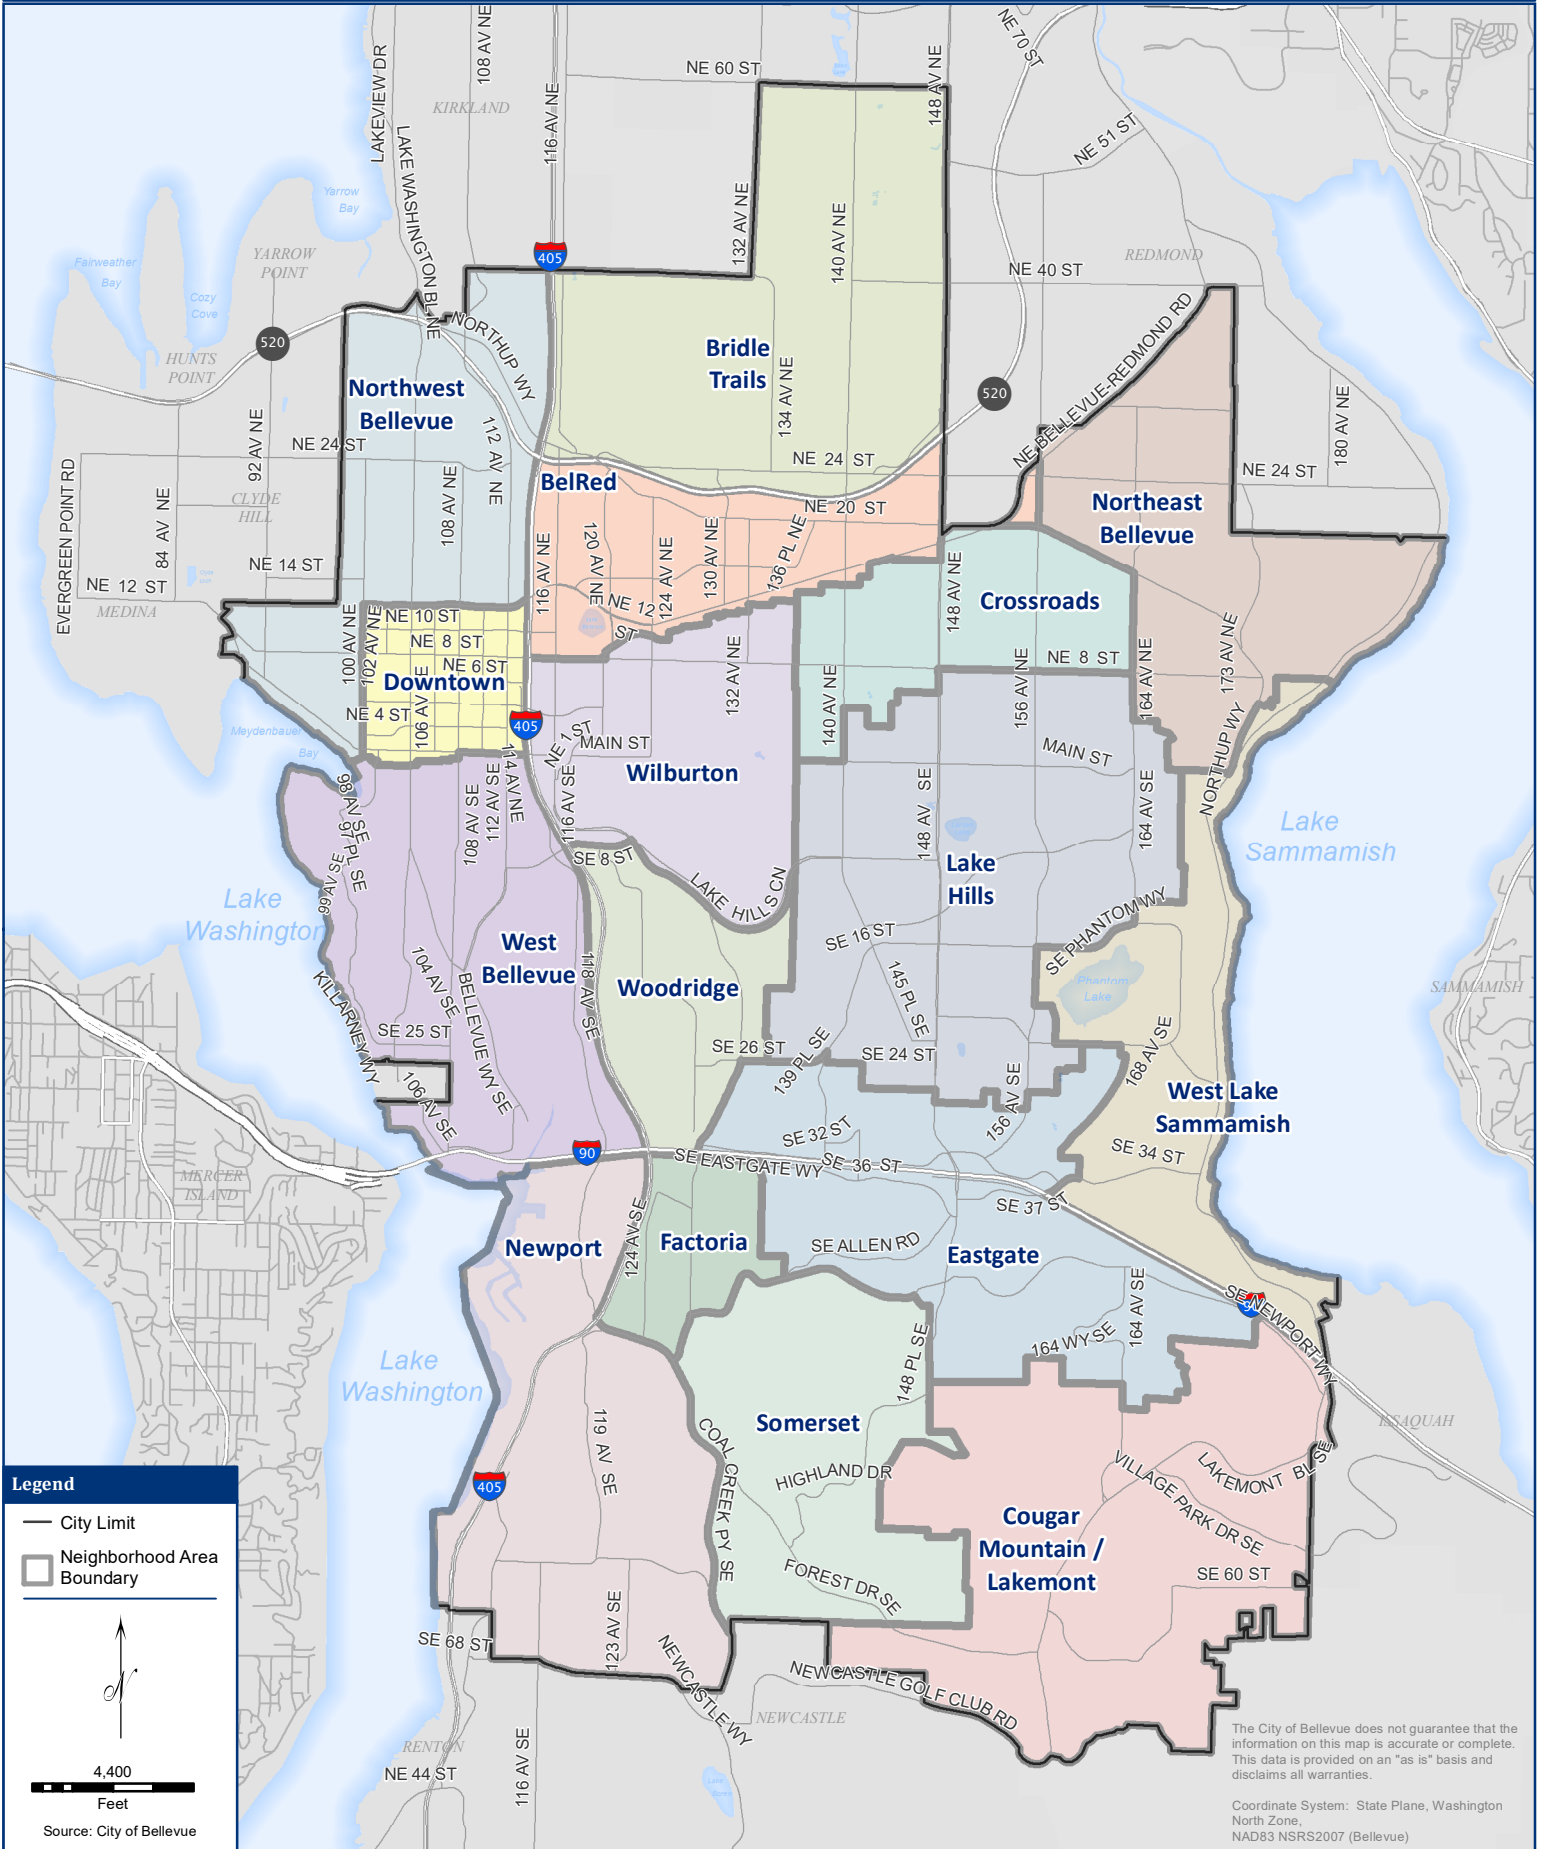

Neighborhood Areas

Legend

-  City Limit
-  Neighborhood Area Boundary

Source: City of Bellevue

The City of Bellevue does not guarantee that the information on this map is accurate or complete. This data is provided on an "as is" basis and disclaims all warranties.

Coordinate System: State Plane, Washington North Zone, NAD83 NSRS2007 (Bellevue)