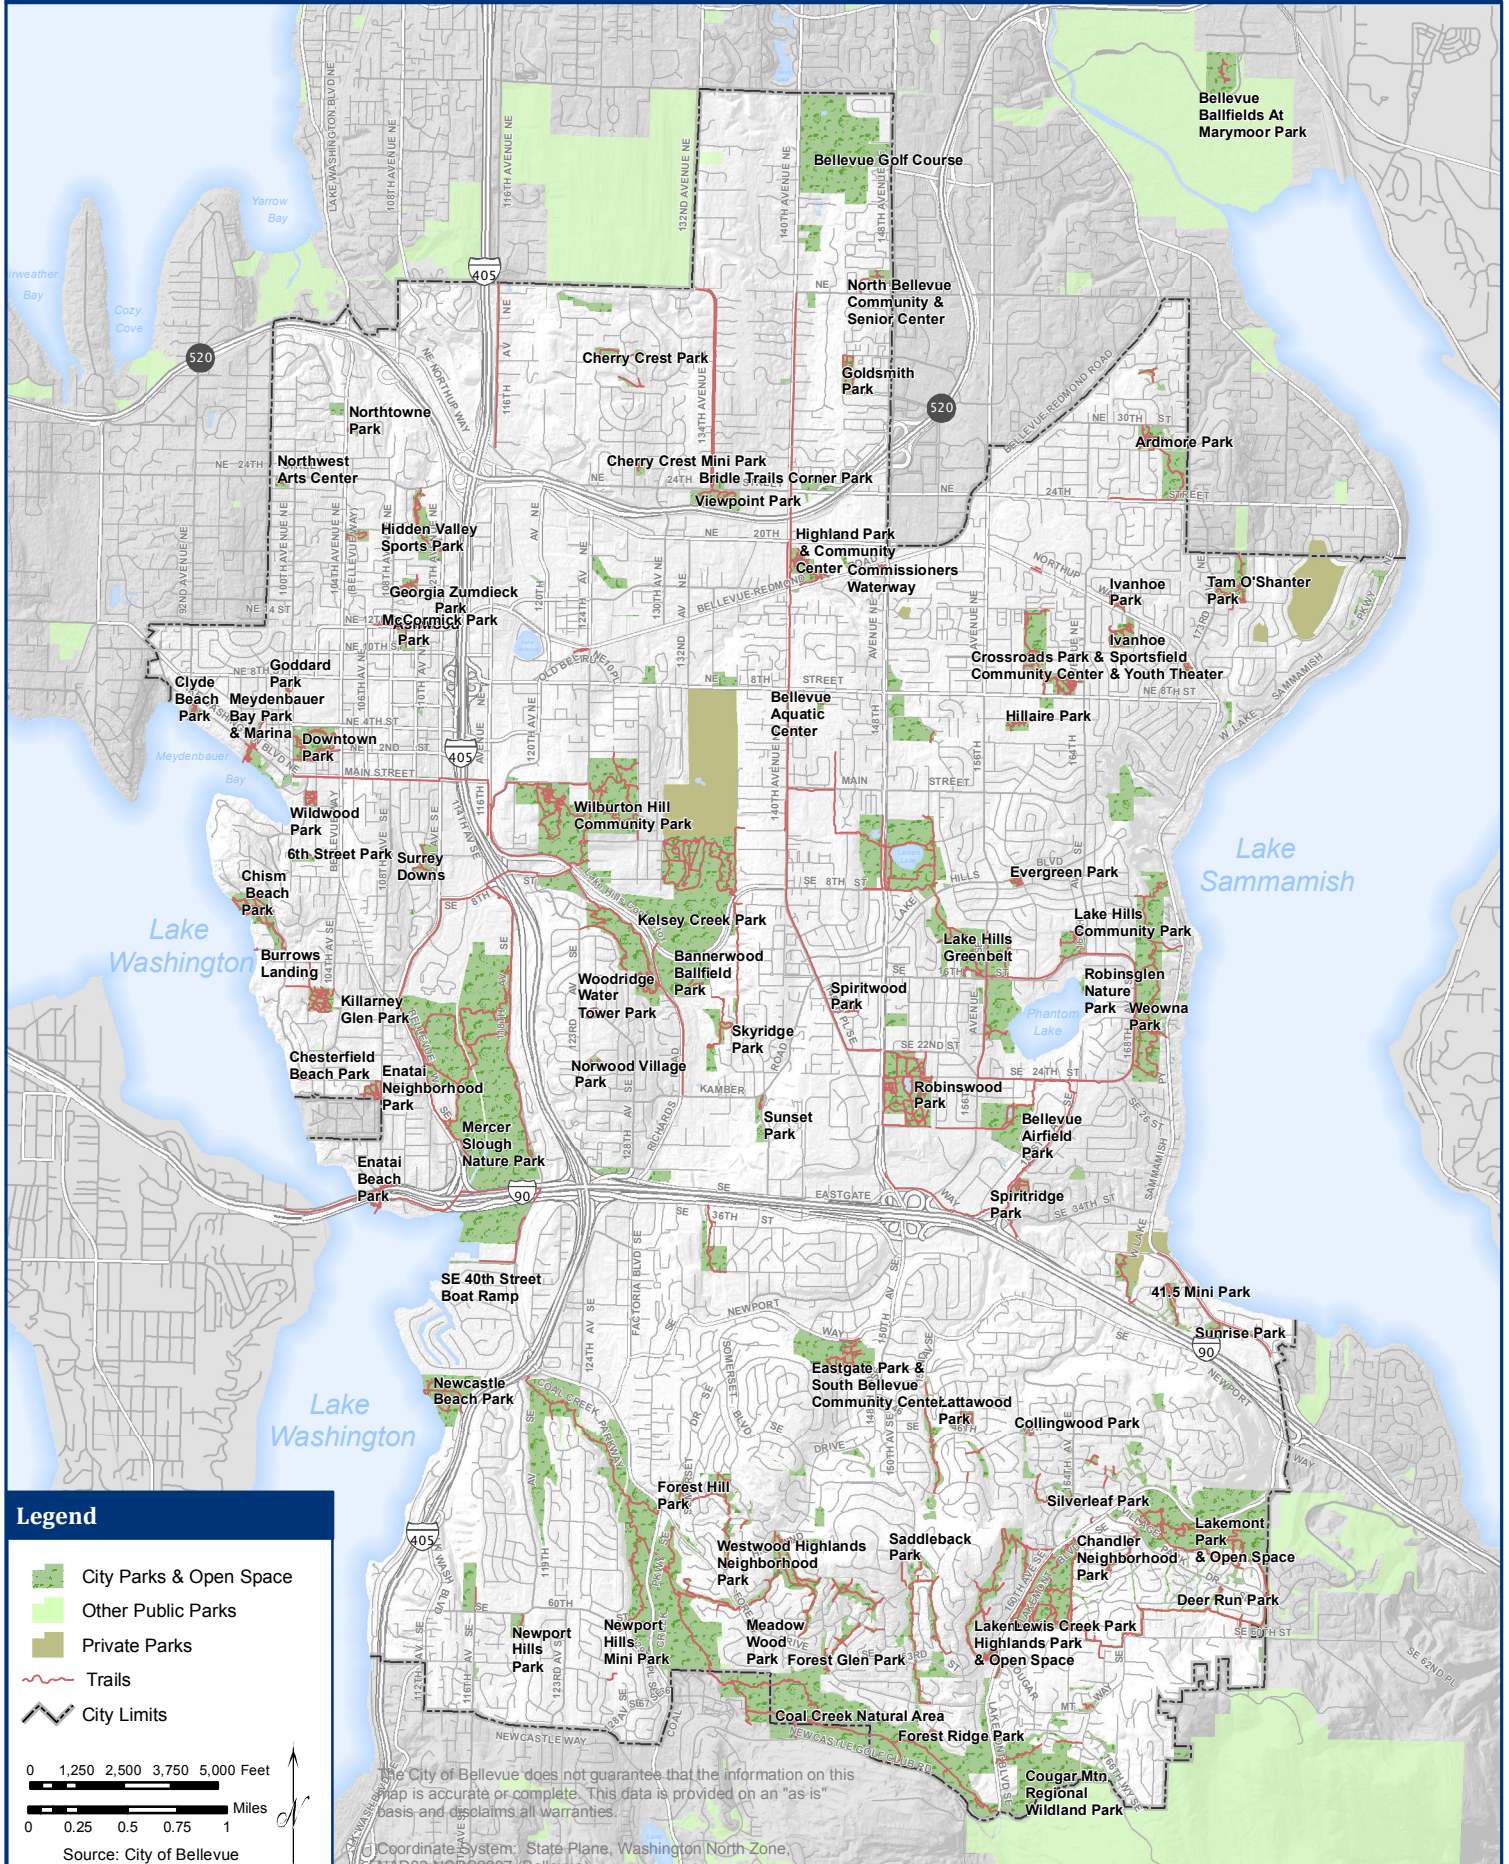

Parks & Open Space System

Legend

- City Parks & Open Space
- Other Public Parks
- Private Parks
- Trails
- City Limits

0 1,250 2,500 3,750 5,000 Feet

0 0.25 0.5 0.75 1 Miles

Source: City of Bellevue

The City of Bellevue does not guarantee that the information on this map is accurate or complete. This data is provided on an "as is" basis and disclaims all warranties.

Coordinate System: State Plane, Washington North Zone, NAD83 NRS2007 (Bellevue)